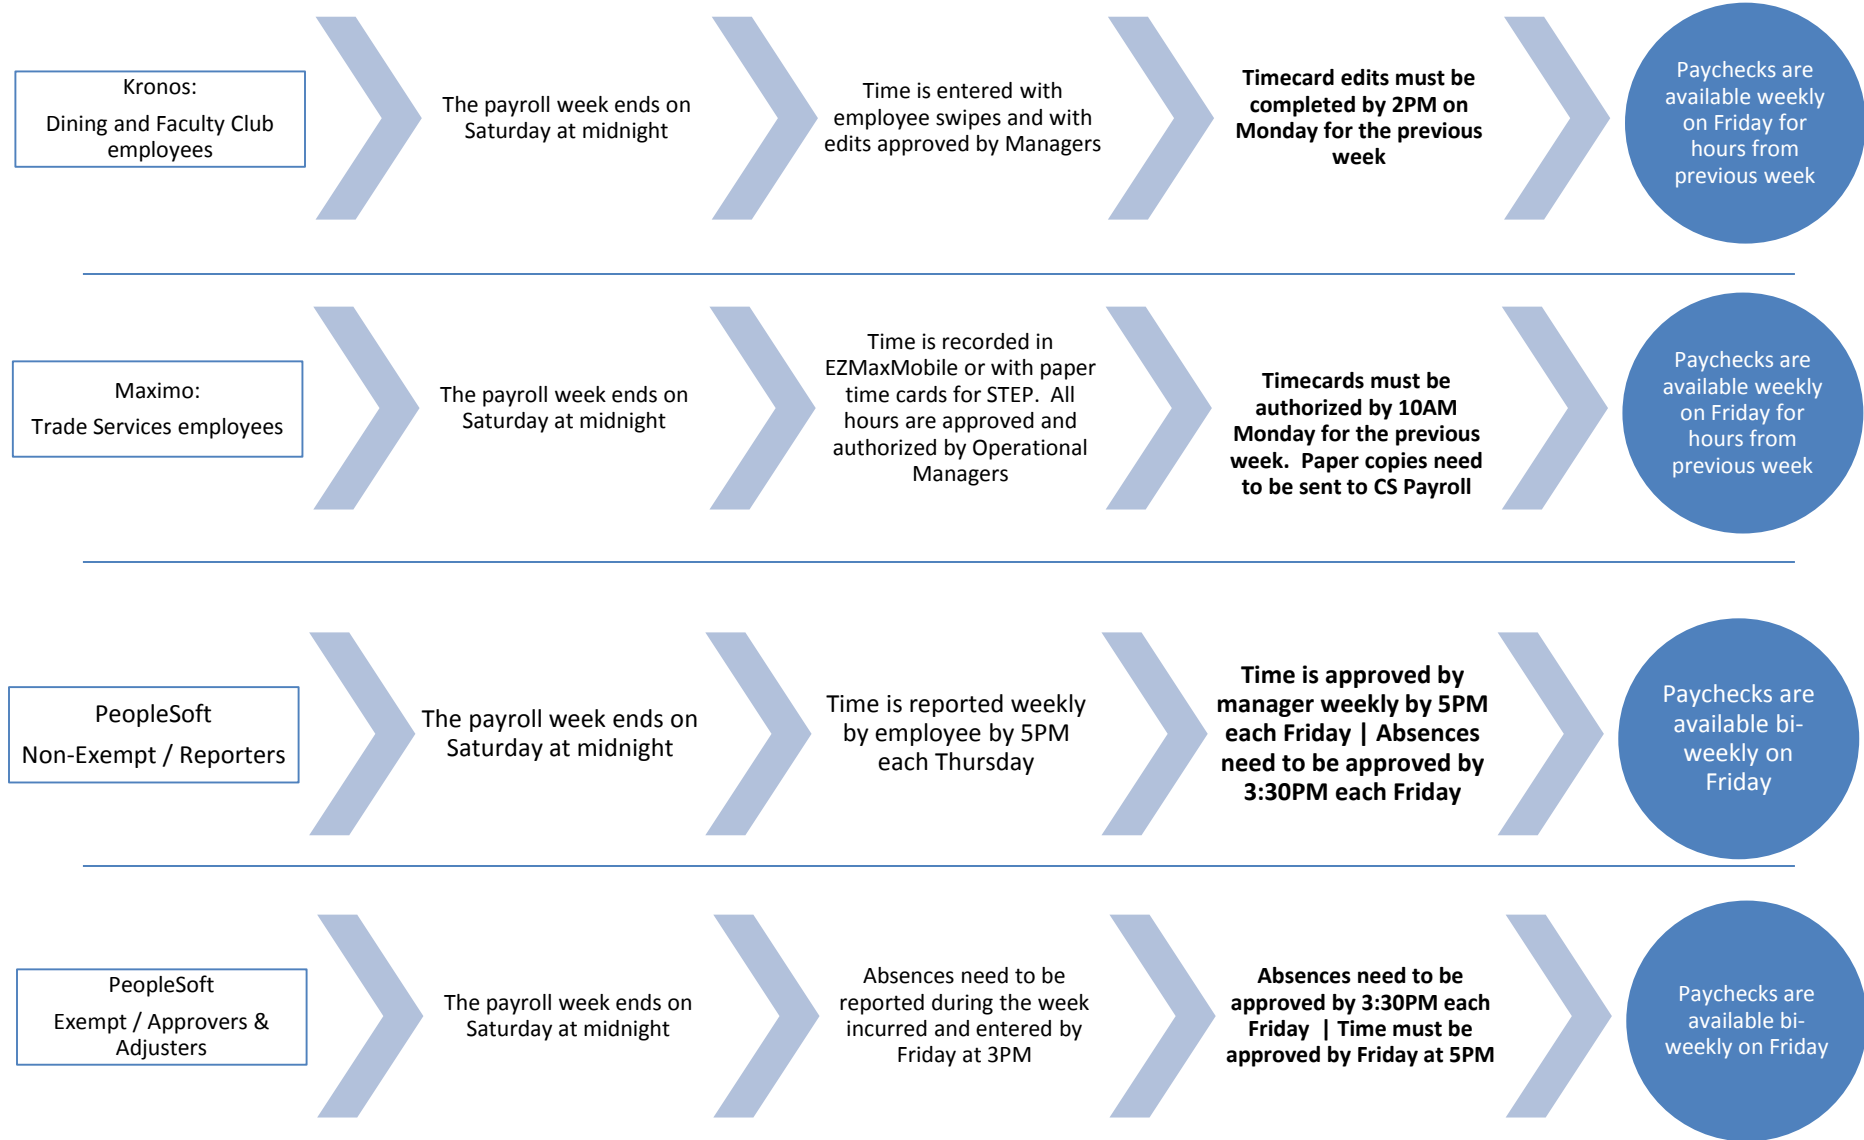

Payroll System Process

These deadlines are subject to change due to holidays and early payroll deadlines from the University.